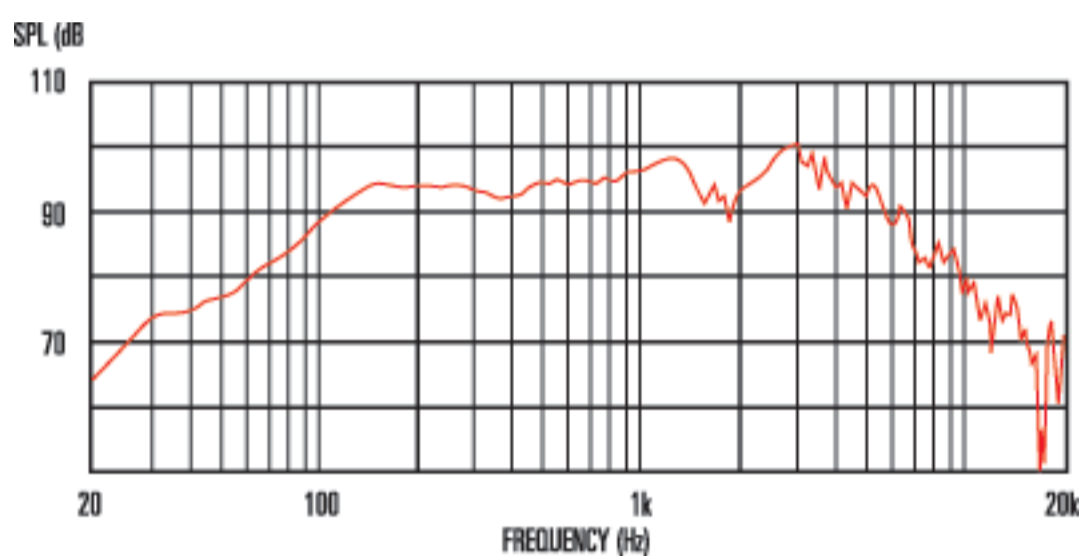

### Eight 15

The Eight 15 is ideal for upgrading your bedroom blaster with authentic British tone. Well-balanced mids and highs complement a surprisingly meaty bottom end - it's just about the biggest sounding eight inch speaker we've ever heard!

#### 8 Frequency Response

#### General Specifications

Nominal diameter	8", 203mm
Power rating	15Wrms
Nominal impedance	8
Sensitivity	95dB
Chassis type	Pressed steel
Voice coil diameter	1", 25mm
Voice coil material	Round copper
Magnet type	Ceramic
Magnet weight	13oz, 0.37kg
Frequency range	100-5000Hz
Resonance frequency, Fs	109.7Hz
DC resistance, Re	6.4

#### Mounting Information

Cut-out diameter	7.2", 183mm
Diameter	8.1", 205mm
Magnet structure diameter	3.3", 85mm
Mounting slot dimensions	0.19x0.31", 5x8mm Ø
Mounting slot PCD	7.7", 195mm
Number of mounting slots	4
Overall depth	3.3", 82.6mm
Unit weight	2.2lb, 1kg