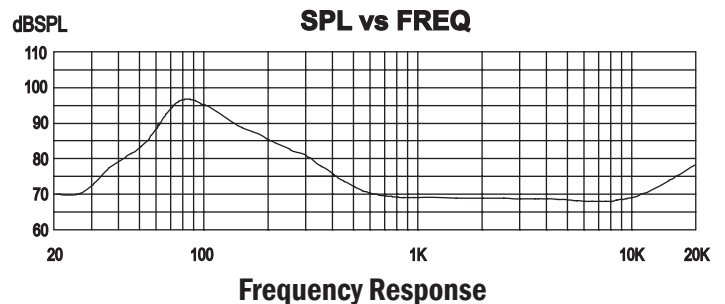

19/4 Moo 2 T.Bangkratuk A. Samparn Nakornpathom 73210 Thailand
Tel: +66-2-441-6600 Auto 30 Lines
e-mail: info@paudiothailand.com
Web site: www.paudiothailand.com
All rights reserved by P.Audio System Co., Ltd. 2007