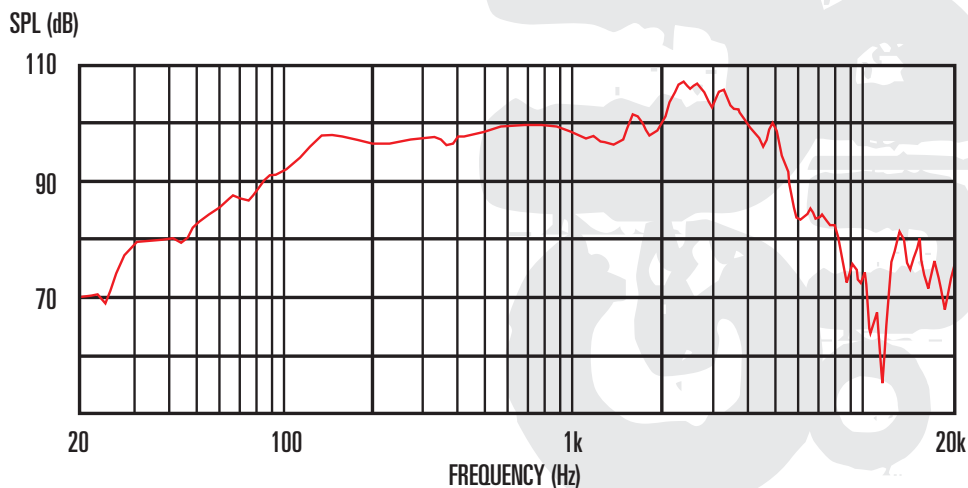

CELESTION
GUITAR
LOUDSPEAKERS

SEVENTY 80

One of our best selling speakers, the Seventy 80 delivers a full sound with plenty of top end punch.

Solid bass and midrange are also welcome in this competitively-priced all-rounder that's particularly well suited to use in 4x12 cabinets. If you thought you couldn't afford genuine Celestion tone, it's time to check out the Seventy 80.

8Ω FREQUENCY RESPONSE

GENERAL SPECIFICATIONS

Nominal diameter	12", 305mm
Power rating	80W
Nominal impedance	8Ω & 16Ω
Sensitivity	98dB
Chassis type	Pressed steel
Voice coil diameter	1.75", 44.5mm
Voice coil material	Round copper
Magnet type	Ceramic
Magnet weight	31oz, 0.88kg
Frequency range	80-5000Hz
Resonance frequency, Fs	85Hz
DC resistance, Re	6.1Ω & 10.41Ω

MOUNTING INFORMATION

Diameter	12.2", 309mm
Overall depth	4.7", 119mm
Magnet structure diameter	5.3", 134mm
Cut-out diameter	11.1", 283mm
Mounting slot dimensions	0.31", 7.9mm Ø
Number of mounting slots	4
Mounting slot PCD	11.7", 297mm
Unit weight	6.8lb, 3.1kg